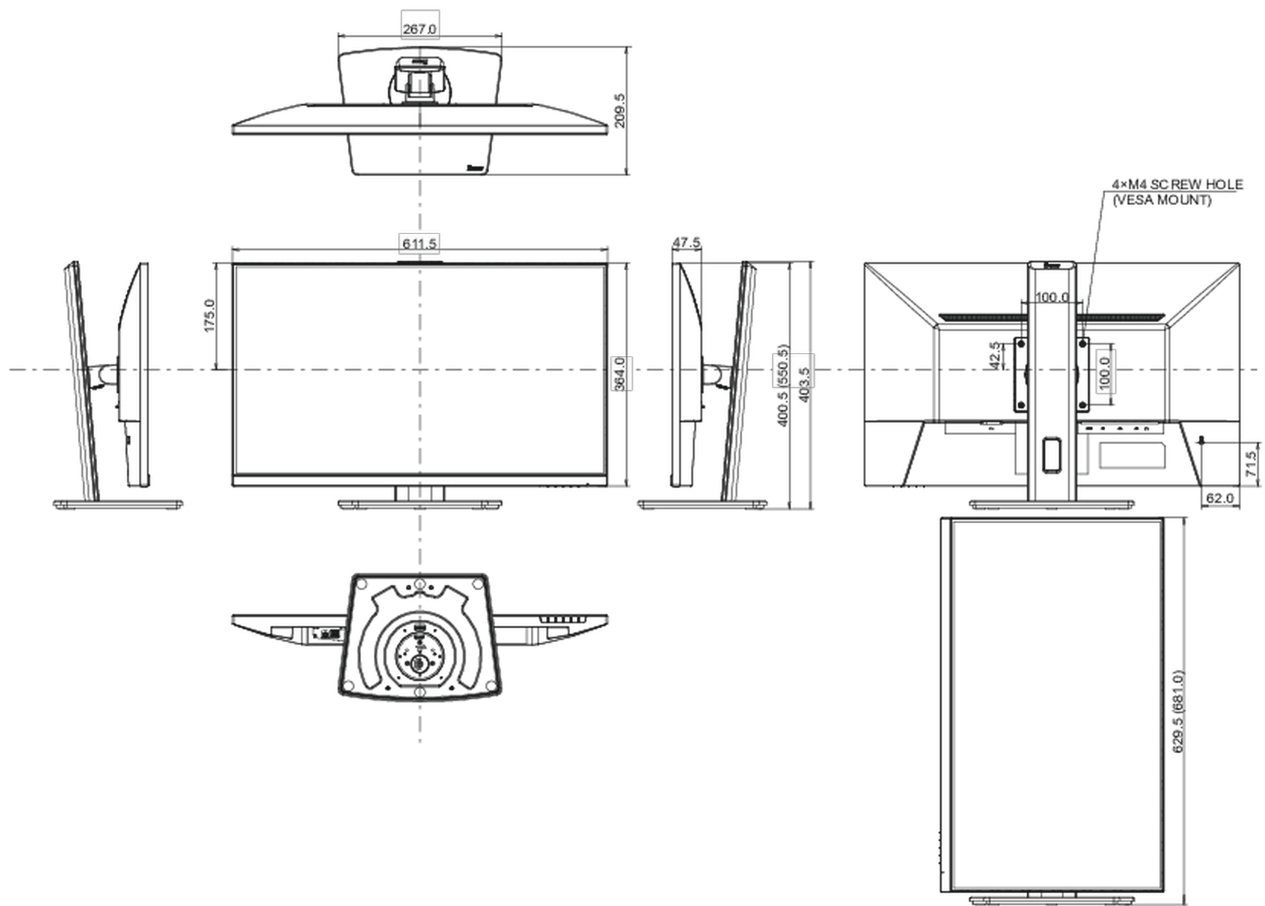

01 DISPLAY CHARACTERISTICS

Design	3-side borderless
Diagonal	27", 68.6cm
Panel	IPS panel technology LED, matte finish
Native resolution	1920 x 1080 @100Hz (2.1 megapixel Full HD)
Aspect ratio	16:9
Panel brightness	250 cd/m ²
Static contrast	1000:1
Advanced contrast	80M:1
Response time (MPRT)	1ms
Viewing zone	horizontal/vertical: 178°/178°, right/left: 89°/89°, up/down: 89°/89°
Colour support	16.7mIn (sRGB: 96%; NTSC: 72%)
Horizontal Sync	30 - 110kHz
Viewable area W x H	597.9 x 336.3mm, 23.5 x 13.2"
Pixel pitch	0.311mm
Colour	matte, black

04 MECHANICAL

Display position adjustments	height, swivel, tilt, pivot (rotation both sides)
Height adjustment	150mm
Rotation (PIVOT function)	90°
Swivel stand	90°; 45° left; 45° right
Tilt angle	23° up; 5° down
VESA mounting	100 x 100mm

REACH SVHC	above 0.1%: Lead
------------	------------------

08 DIMENSIONS / WEIGHT

Product dimensions W x H x D	611.5 x 400.5 (550.5) x 209.5mm
Box dimensions W x H x D	691 x 447 x 142mm
Weight (without box)	5.4kg
Weight (with box)	6.5kg
EAN code	4948570123063